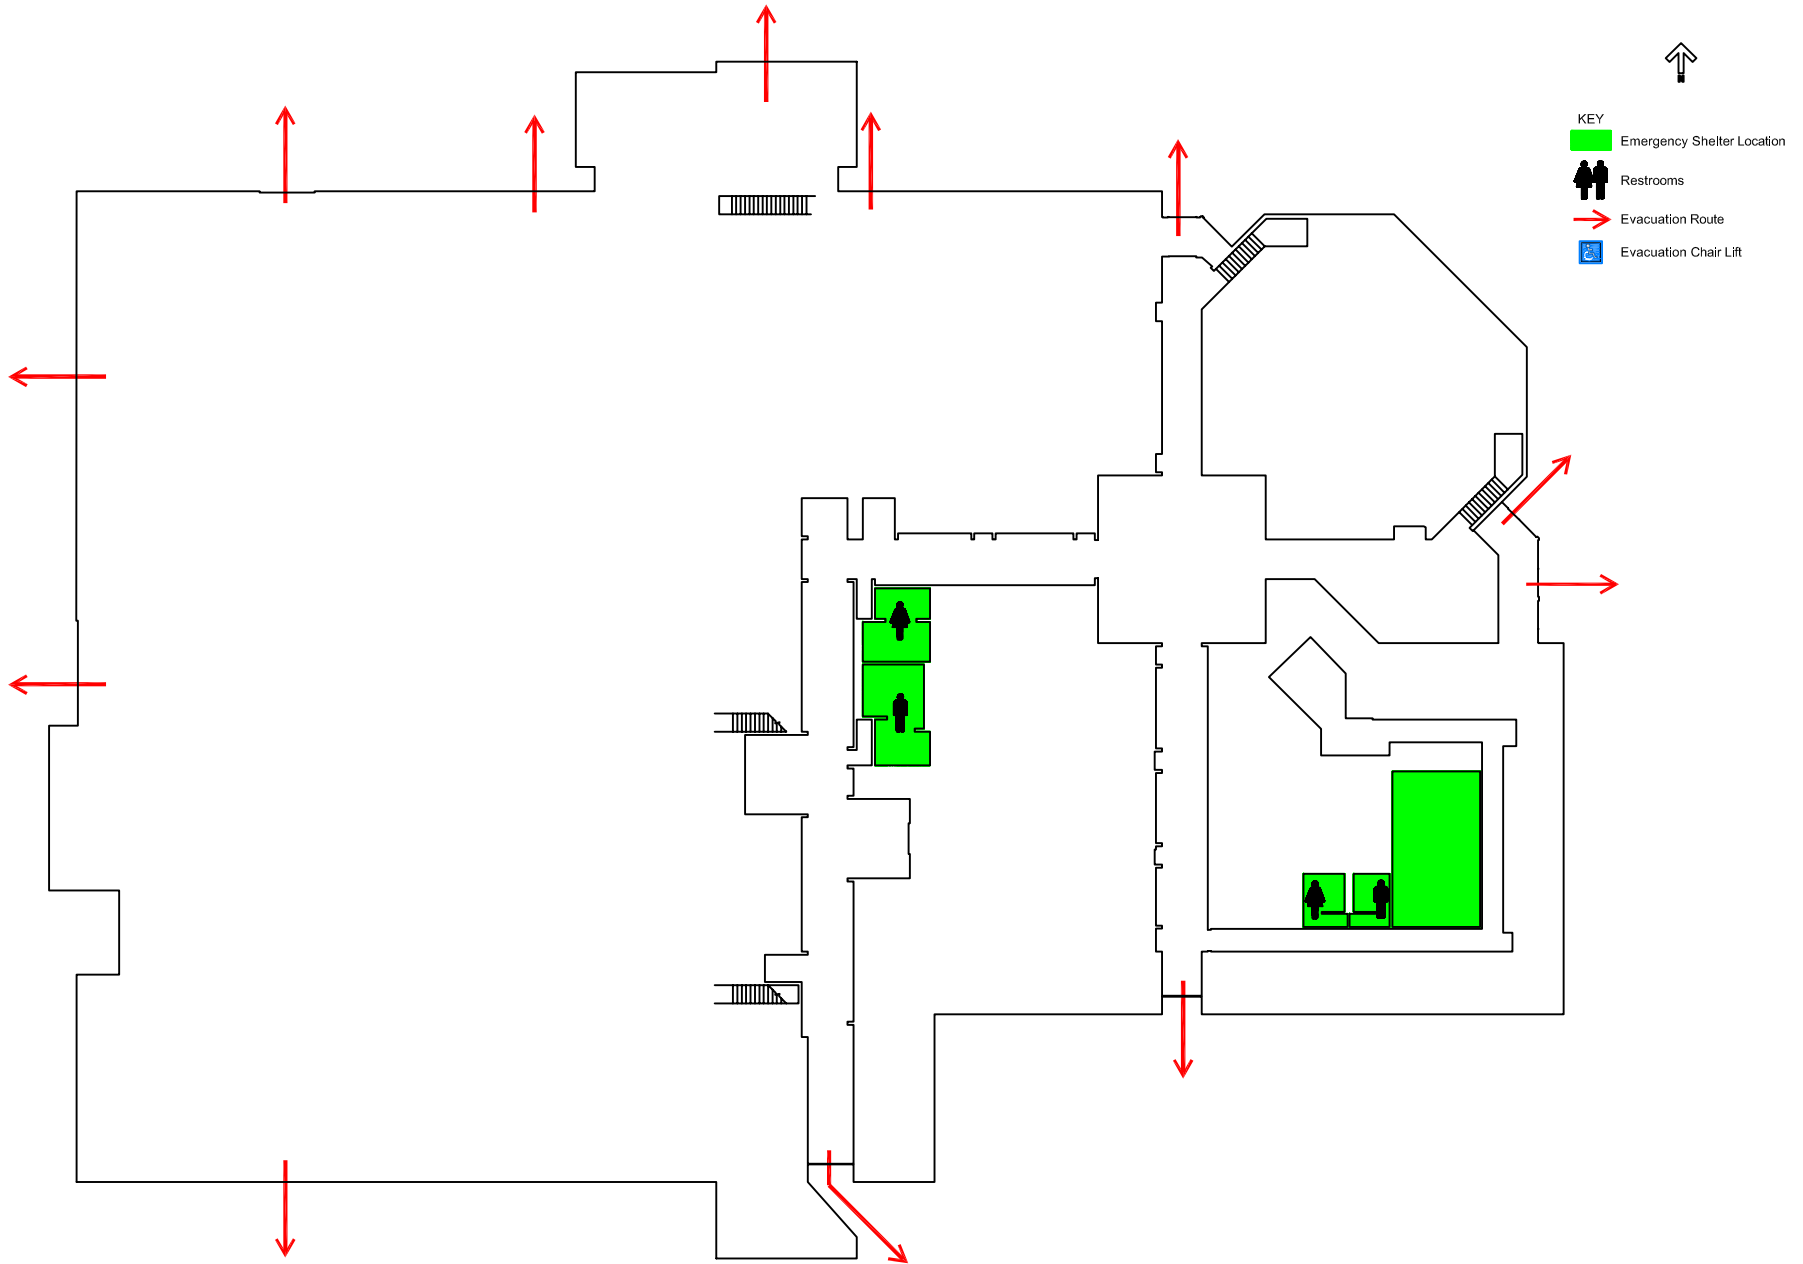

Industrial Technology Center Evacuation Map
Ground Floor

- KEY**
-  Emergency Shelter Location
 -  Restrooms
 -  Evacuation Route
 -  Evacuation Chair Lift

EVACUATION GUIDELINES

- In case of fire or other emergency requiring evacuation, activate the nearest fire alarm pull station.
- Exit in a calm and orderly manner. Once you have evacuated to a safe location, immediately call 9-1-1.
- Assist injured persons and if time permits, make sure all doors are closed and hazardous work operations are shut down as you exit.
- Provide assistance to any person needing help evacuating the building.

SEVERE WEATHER

- In the event of a tornado, proceed to the shelter locations. Keep away from exterior doors and windows.

Industrial Technology Center Evacuation Map
First Floor

- KEY
-  Emergency Shelter Location
 -  Restrooms
 -  Evacuation Route
 -  Evacuation Chair Lift