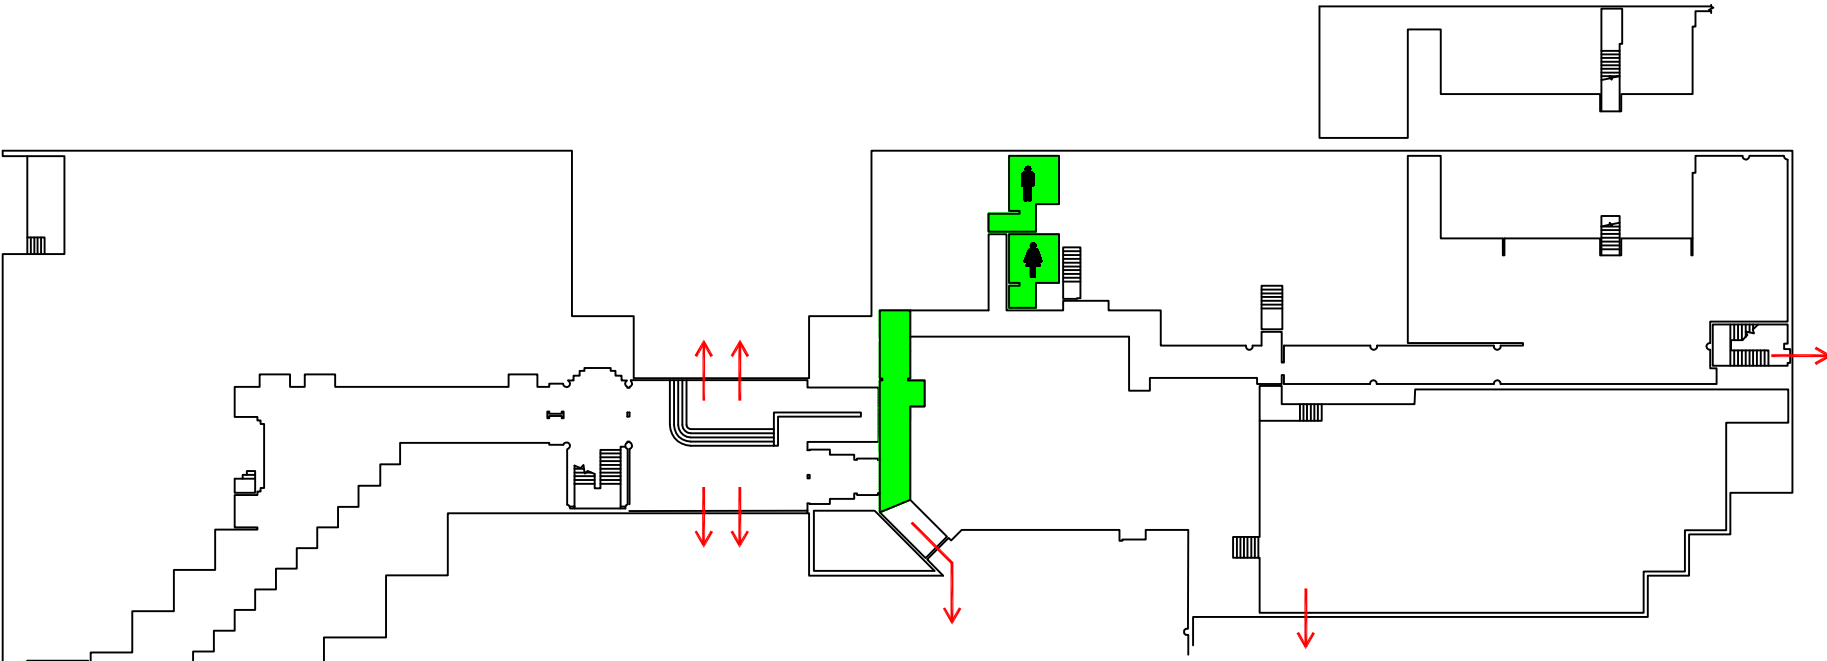

Kamerick Art Building Evacuation Map
First Floor

- KEY
- Emergency Shelter Location
 - Restrooms
 - Evacuation Route
 - Evacuation Chair Lift

<p>EVACUATION GUIDELINES</p> <ul style="list-style-type: none"> • In case of fire or other emergency requiring evacuation, activate the nearest fire alarm pull station. • Exit in a calm and orderly manner. Once you have evacuated to a safe location, immediately call 9-1-1. • Assist injured persons and if time permits, make sure all doors are closed and hazardous work operations are shut down as you exit. • Provide assistance to any person needing help evacuating the building. 	<p>SAFETY GUIDELINES</p> <ul style="list-style-type: none"> • Familiarize yourself with the location of exits, alarm pull stations and fire extinguishers. • Only attempt to control a fire yourself with a fire extinguisher if you have been trained and the fire is small. • Keep fire doors closed to prevent the spread of smoke and fire. <p>SEVERE WEATHER</p> <ul style="list-style-type: none"> • In the event of a tornado, proceed to the shelter locations. Keep away from exterior doors and windows.
---	--