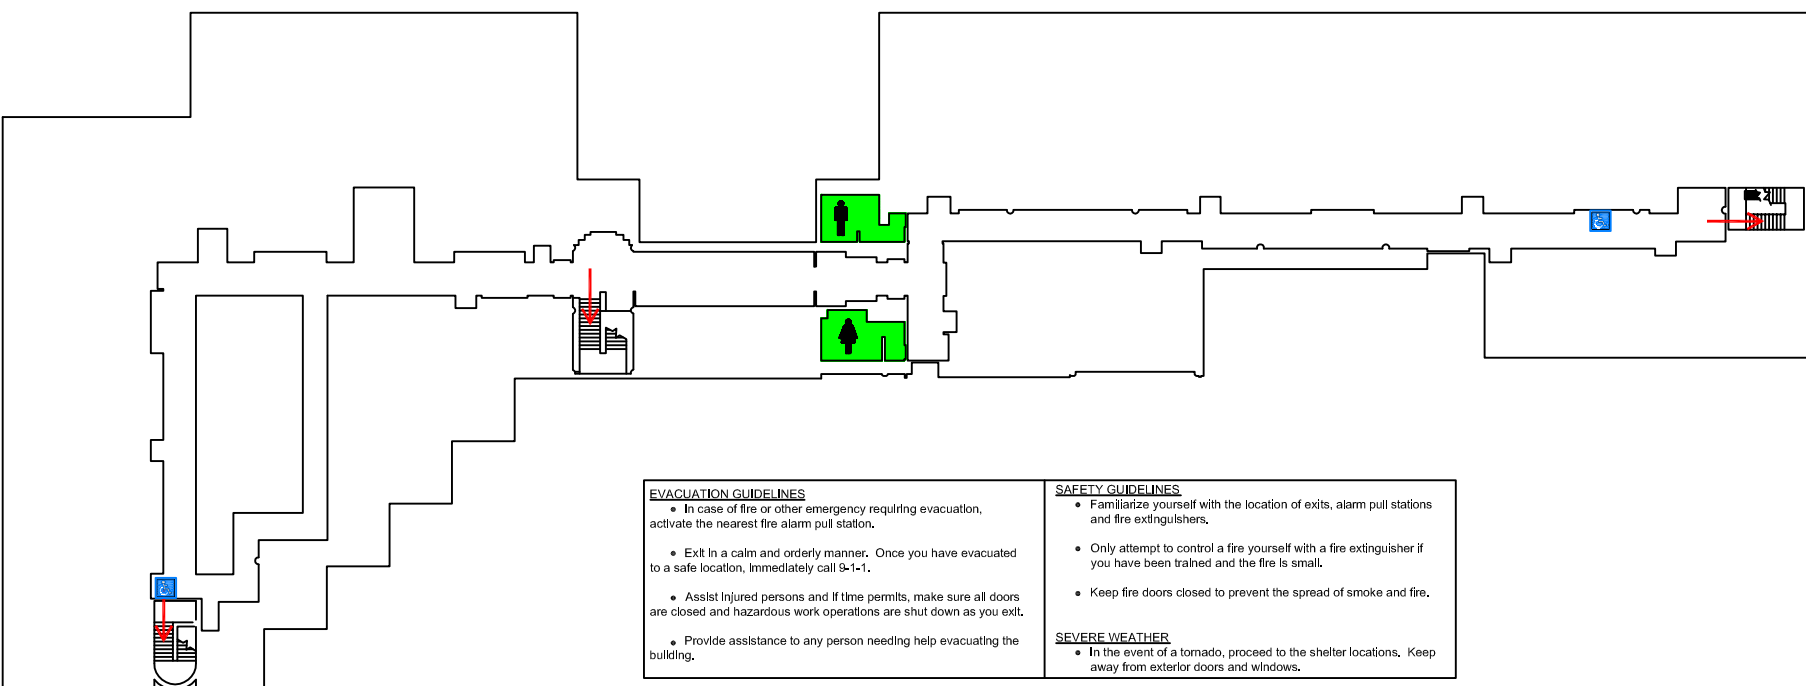

Kamerick Art Building Evacuation Map
Second Floor

1. **KEY**
2. Emergency Shelter Location
   - Restrooms
   - Evacuation Route
   - Evacuation Chair Lift

<u>EVACUATION GUIDELINES</u> - In case of fire or other emergency requiring evacuation, activate the nearest fire alarm pull station. - Exit in a calm and orderly manner. Once you have evacuated to a safe location, immediately call 9-1-1. - Assist injured persons and if time permits, make sure all doors are closed and hazardous work operations are shut down as you exit. - Provide assistance to any person needing help evacuating the building.	<u>SAFETY GUIDELINES</u> - Familiarize yourself with the location of exits, alarm pull stations and fire extinguishers. - Only attempt to control a fire yourself with a fire extinguisher if you have been trained and the fire is small. - Keep fire doors closed to prevent the spread of smoke and fire. <u>SEVERE WEATHER</u> - In the event of a tornado, proceed to the shelter locations. Keep away from exterior doors and windows.