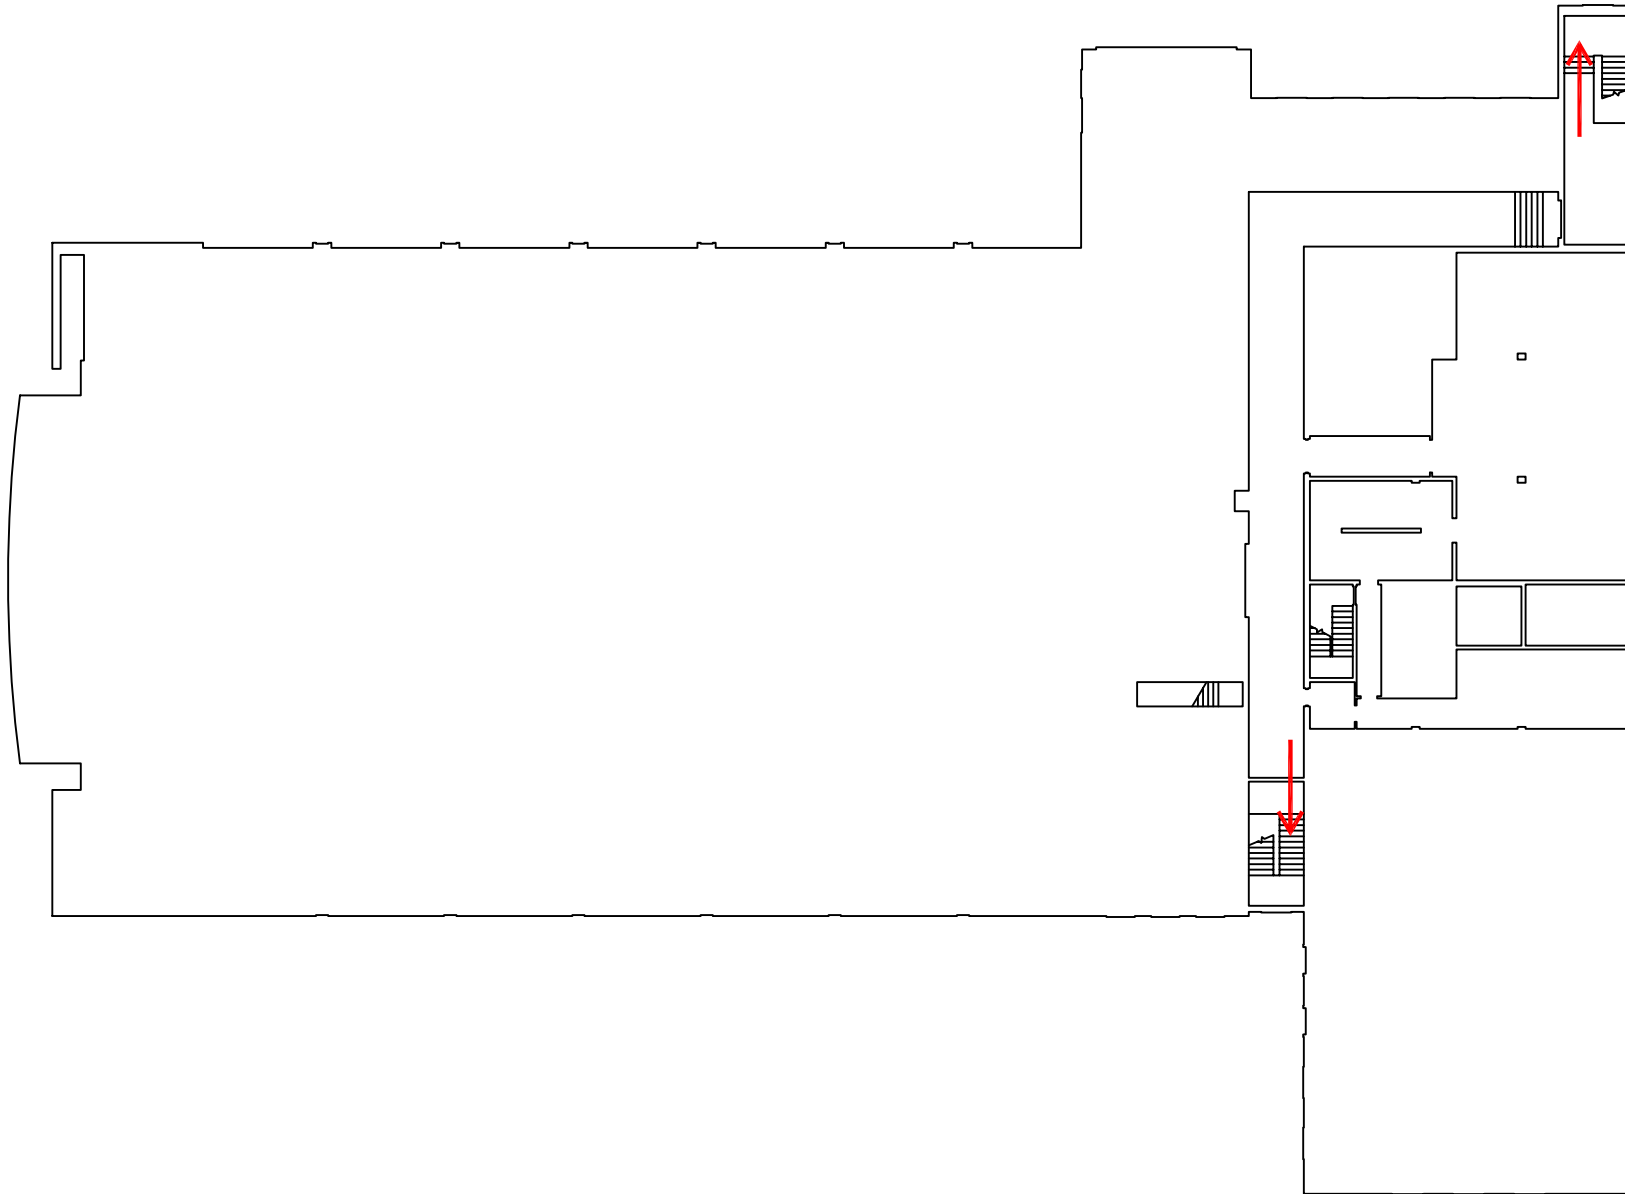

Nielsen Field House Evacuation Map
Ground Floor

- KEY
-  Emergency Shelter Location
 -  Restrooms
 -  Evacuation Route
 -  Evacuation Chair Lift

EVACUATION GUIDELINES

- In case of fire or other emergency requiring evacuation, activate the nearest fire alarm pull station.
- Exit in a calm and orderly manner. Once you have evacuated to a safe location, immediately call 9-1-1.
- Assist injured persons and if time permits, make sure all doors are closed and hazardous work operations are shut down as you exit.
- Provide assistance to any person needing help evacuating the building.

SEVERE WEATHER

- In the event of a tornado, proceed to the shelter locations. Keep away from exterior doors and windows.

Nielsen Field House Evacuation Map
First Floor

KEY

-  Emergency Shelter Location
-  Restrooms
-  Evacuation Route
-  Evacuation Chair Lift