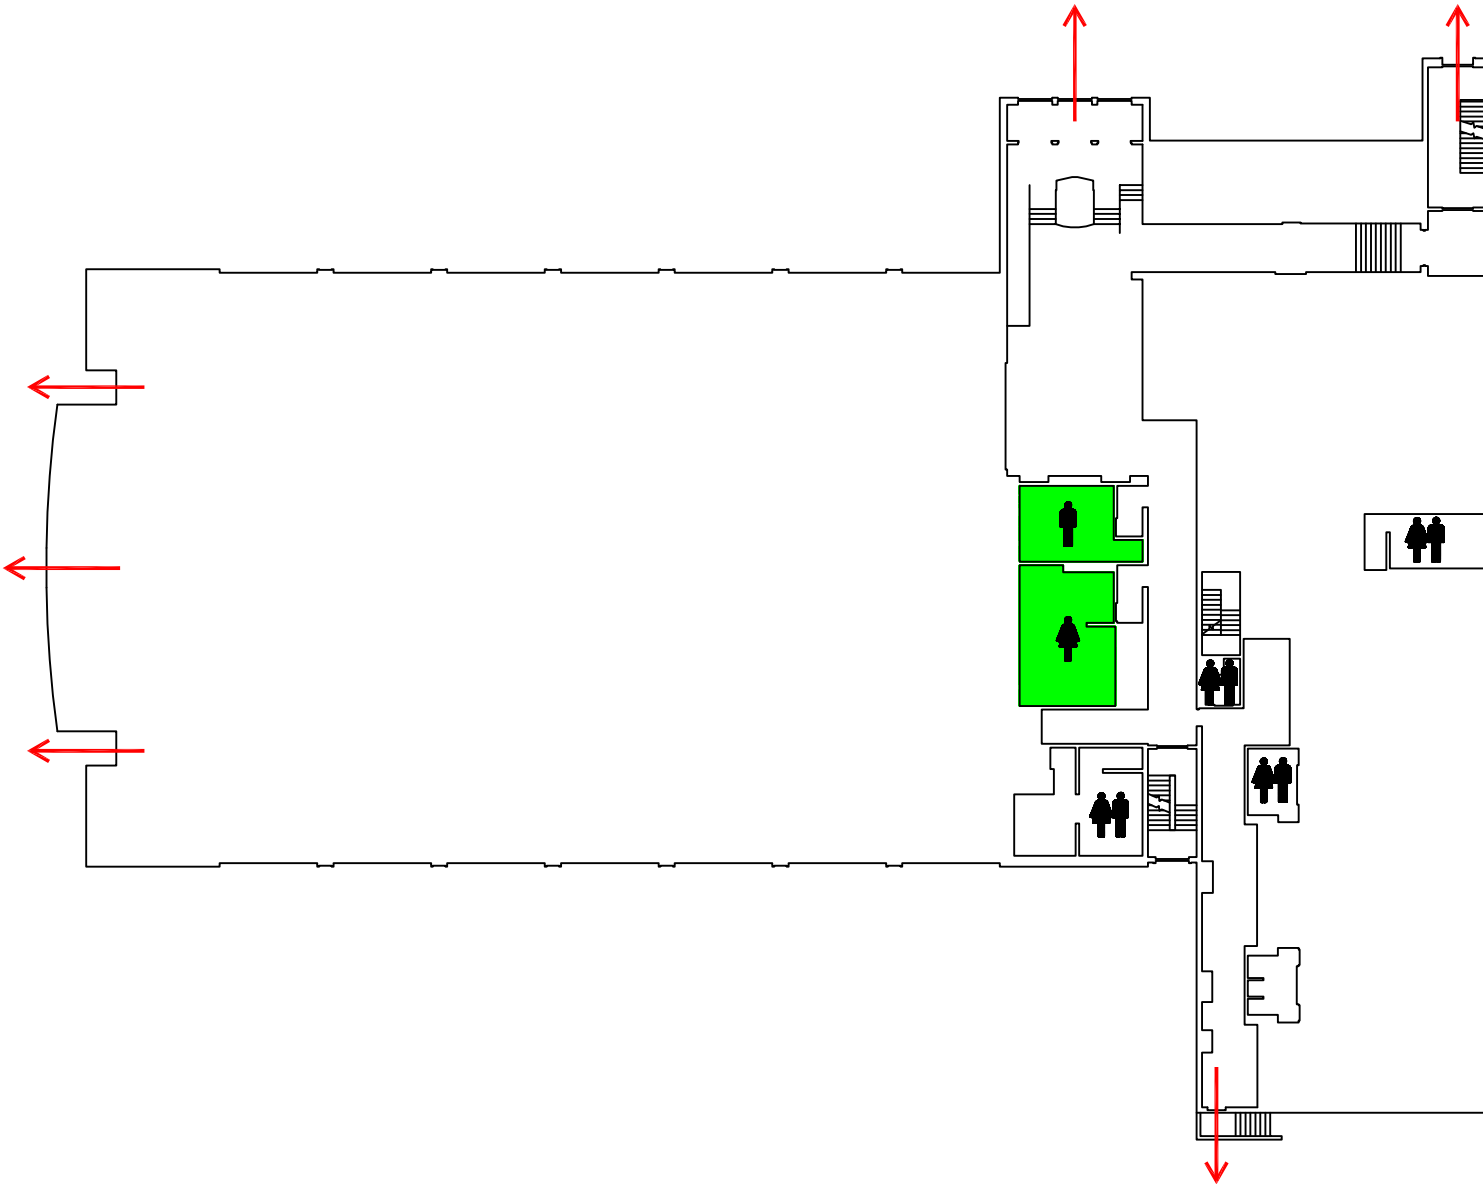

Nielsen Field House Evacuation Map
Ground Floor

- KEY
-  Emergency Shelter Location
 -  Restrooms
 -  Evacuation Route
 -  Evacuation Chair Lift

EVACUATION GUIDELINES

- In case of fire or other emergency requiring evacuation, activate the nearest fire alarm pull station.
- Exit in a calm and orderly manner. Once you have evacuated to a safe location, immediately call 9-1-1.
- Assist injured persons and if time permits, make sure all doors are closed and hazardous work operations are shut down as you exit.
- Provide assistance to any person needing help evacuating the building.

SEVERE WEATHER

- In the event of a tornado, proceed to the shelter locations. Keep away from exterior doors and windows.

Nielsen Field House Evacuation Map
First Floor

KEY

-  Emergency Shelter Location
-  Restrooms
-  Evacuation Route
-  Evacuation Chair Lift