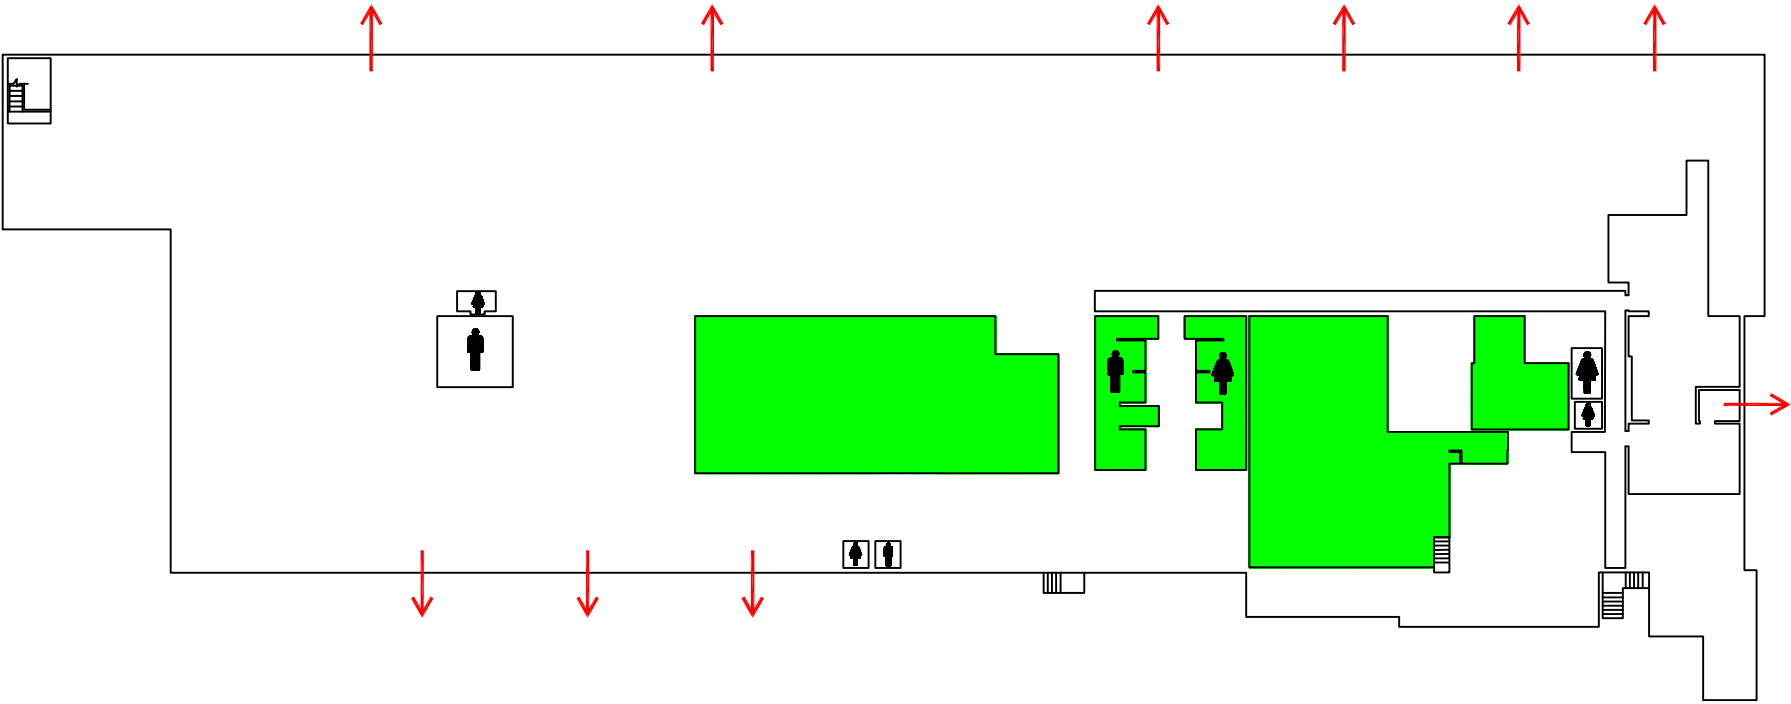

Physical Plant Evacuation Map
Ground Floor

- KEY**
-  Emergency Shelter Location
 -  Restrooms
 -  Evacuation Route
 -  Evacuation Chair Lift

EVACUATION GUIDELINES

- In case of fire or other emergency requiring evacuation, activate the nearest fire alarm pull station.
- Exit in a calm and orderly manner. Once you have evacuated to a safe location, immediately call 9-1-1.
- Assist injured persons and if time permits, make sure all doors are closed and hazardous work operations are shut down as you exit.
- Provide assistance to any person needing help evacuating the building.

SEVERE WEATHER

- In the event of a tornado, proceed to the shelter locations. Keep away from exterior doors and windows.

Physical Plant Evacuation Map
Garage Floor

- KEY
-  Emergency Shelter Location
 -  Restrooms
 -  Evacuation Route
 -  Evacuation Chair Lift