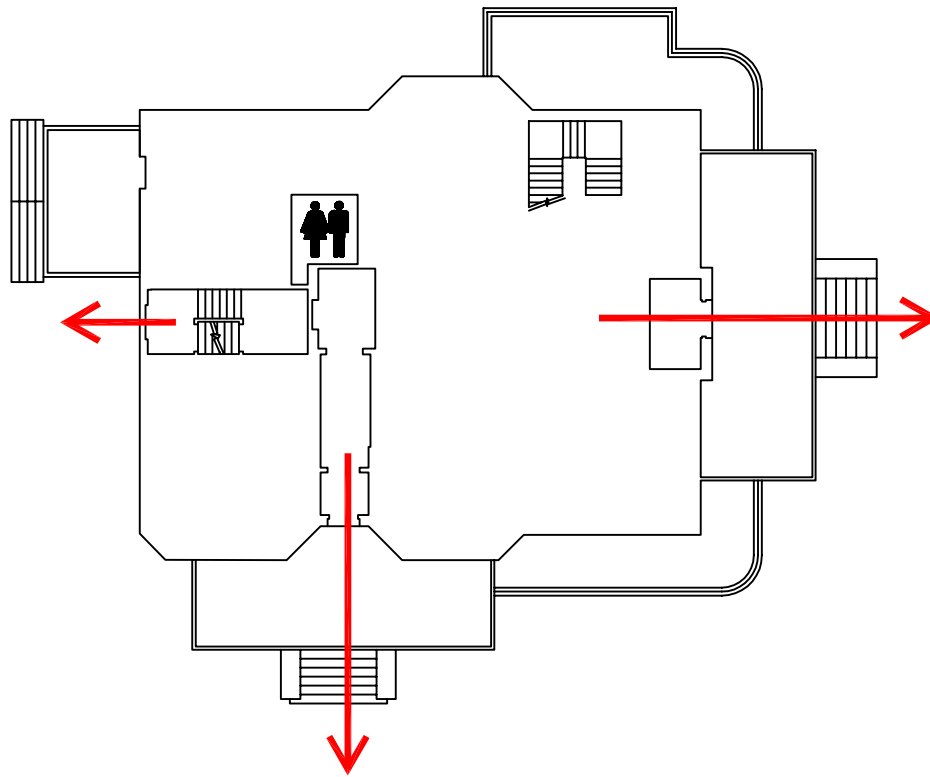

President's House Evacuation Map Basement Floor

KEY

 Emergency Shelter Location

 Restrooms

 Evacuation Route

 Evacuation Chair Lift

EVACUATION GUIDELINES

- In case of fire or other emergency requiring evacuation, activate the nearest fire alarm pull station.
- Exit in a calm and orderly manner. Once you have evacuated to a safe location, immediately call 9-1-1.
- Assist injured persons and if time permits, make sure all doors are closed and hazardous work operations are shut down as you exit.
- Provide assistance to any person needing help evacuating the building.

SEVERE WEATHER

- In the event of a tornado, proceed to the shelter locations. Keep away from exterior doors and windows.

President's House Evacuation Map Ground Floor

KEY

-  Emergency Shelter Location
-  Restrooms
-  Evacuation Route
-  Evacuation Chair Lift