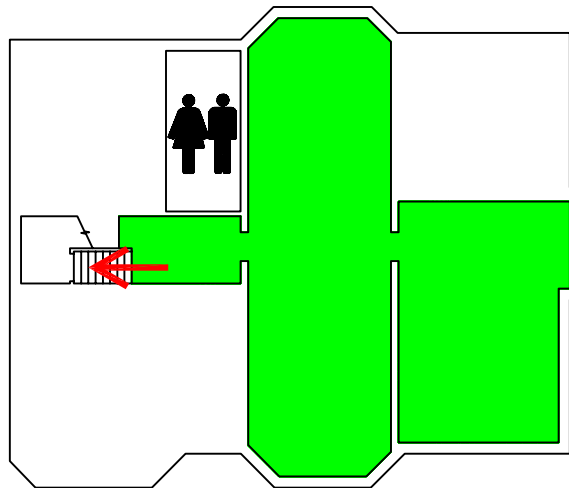

President's House Evacuation Map Basement Floor

KEY

 Emergency Shelter Location

 Restrooms

 Evacuation Route

 Evacuation Chair Lift

EVACUATION GUIDELINES

- In case of fire or other emergency requiring evacuation, activate the nearest fire alarm pull station.
- Exit in a calm and orderly manner. Once you have evacuated to a safe location, immediately call 9-1-1.
- Assist injured persons and if time permits, make sure all doors are closed and hazardous work operations are shut down as you exit.
- Provide assistance to any person needing help evacuating the building.

SEVERE WEATHER

- In the event of a tornado, proceed to the shelter locations. Keep away from exterior doors and windows.

President's House Evacuation Map Ground Floor

KEY

-  Emergency Shelter Location
-  Restrooms
-  Evacuation Route
-  Evacuation Chair Lift