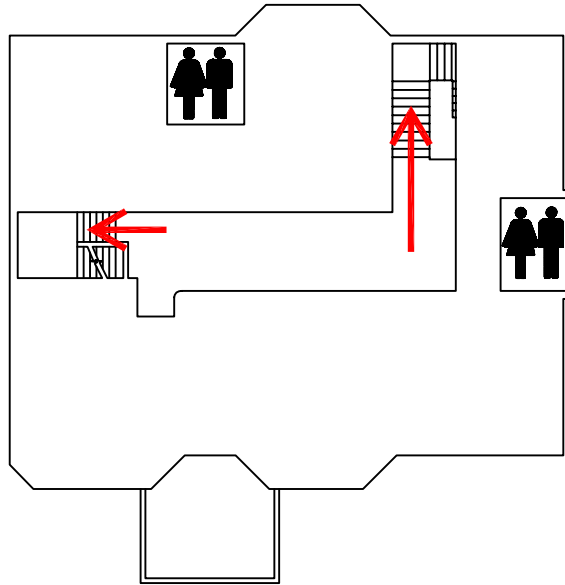

SEVERE WEATHER

- In the event of a tornado, proceed to the shelter locations. Keep away from exterior doors and windows.

President's House Evacuation Map Ground Floor

KEY

-  Emergency Shelter Location
-  Restrooms
-  Evacuation Route
-  Evacuation Chair Lift

EVACUATION GUIDELINES

- In case of fire or other emergency requiring evacuation, activate the nearest fire alarm pull station.
- Exit in a calm and orderly manner. Once you have evacuated to a safe location, immediately call 9-1-1.
- Assist injured persons and if time permits, make sure all doors are closed and hazardous work operations are shut down as you exit.
- Provide assistance to any person needing help evacuating the building.

SEVERE WEATHER

- In the event of a tornado, proceed to the shelter locations. Keep away from exterior doors and windows.

President's House Evacuation Map First Floor

KEY

-  Emergency Shelter Location
-  Restrooms
-  Evacuation Route
-  Evacuation Chair Lift