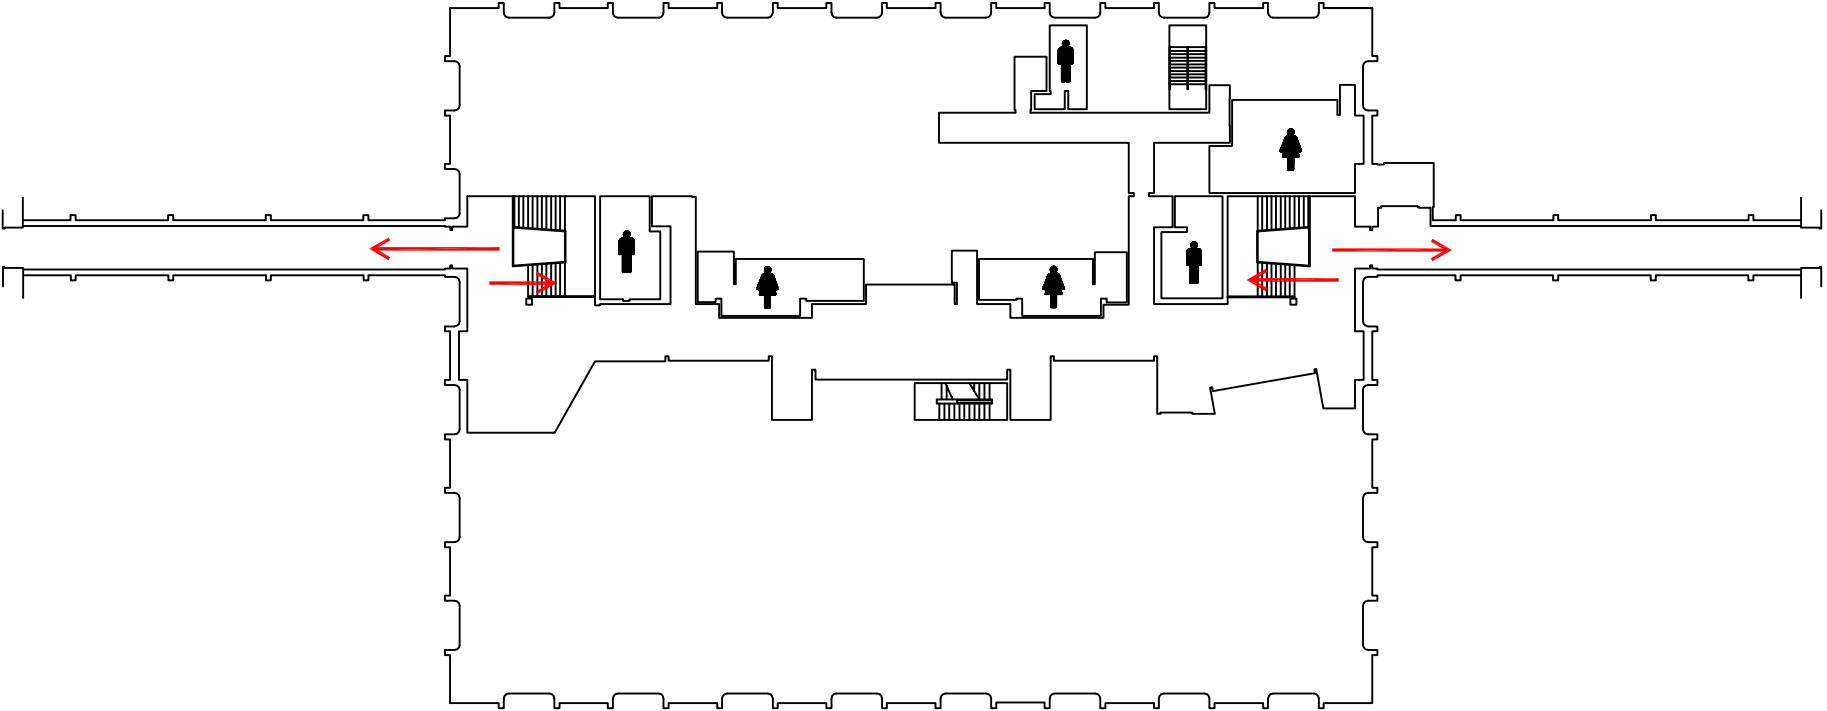

Tower Center Evacuation Map
First Floor

1. **KEY**
2. Emergency Shelter Location
   - Restrooms
   - Evacuation Route
   - Evacuation Chair Lift

EVACUATION GUIDELINES • In case of fire or other emergency requiring evacuation, activate the nearest fire alarm pull station. • Exit in a calm and orderly manner. Once you have evacuated to a safe location, immediately call 9-1-1. • Assist injured persons and if time permits, make sure all doors are closed and hazardous work operations are shut down as you exit. • Provide assistance to any person needing help evacuating the building.	SAFETY GUIDELINES • Familiarize yourself with the location of exits, alarm pull stations and fire extinguishers. • Only attempt to control a fire yourself with a fire extinguisher if you have been trained and the fire is small. • Keep fire doors closed to prevent the spread of smoke and fire. SEVERE WEATHER • In the event of a tornado, proceed to the shelter locations. Keep away from exterior doors and windows.