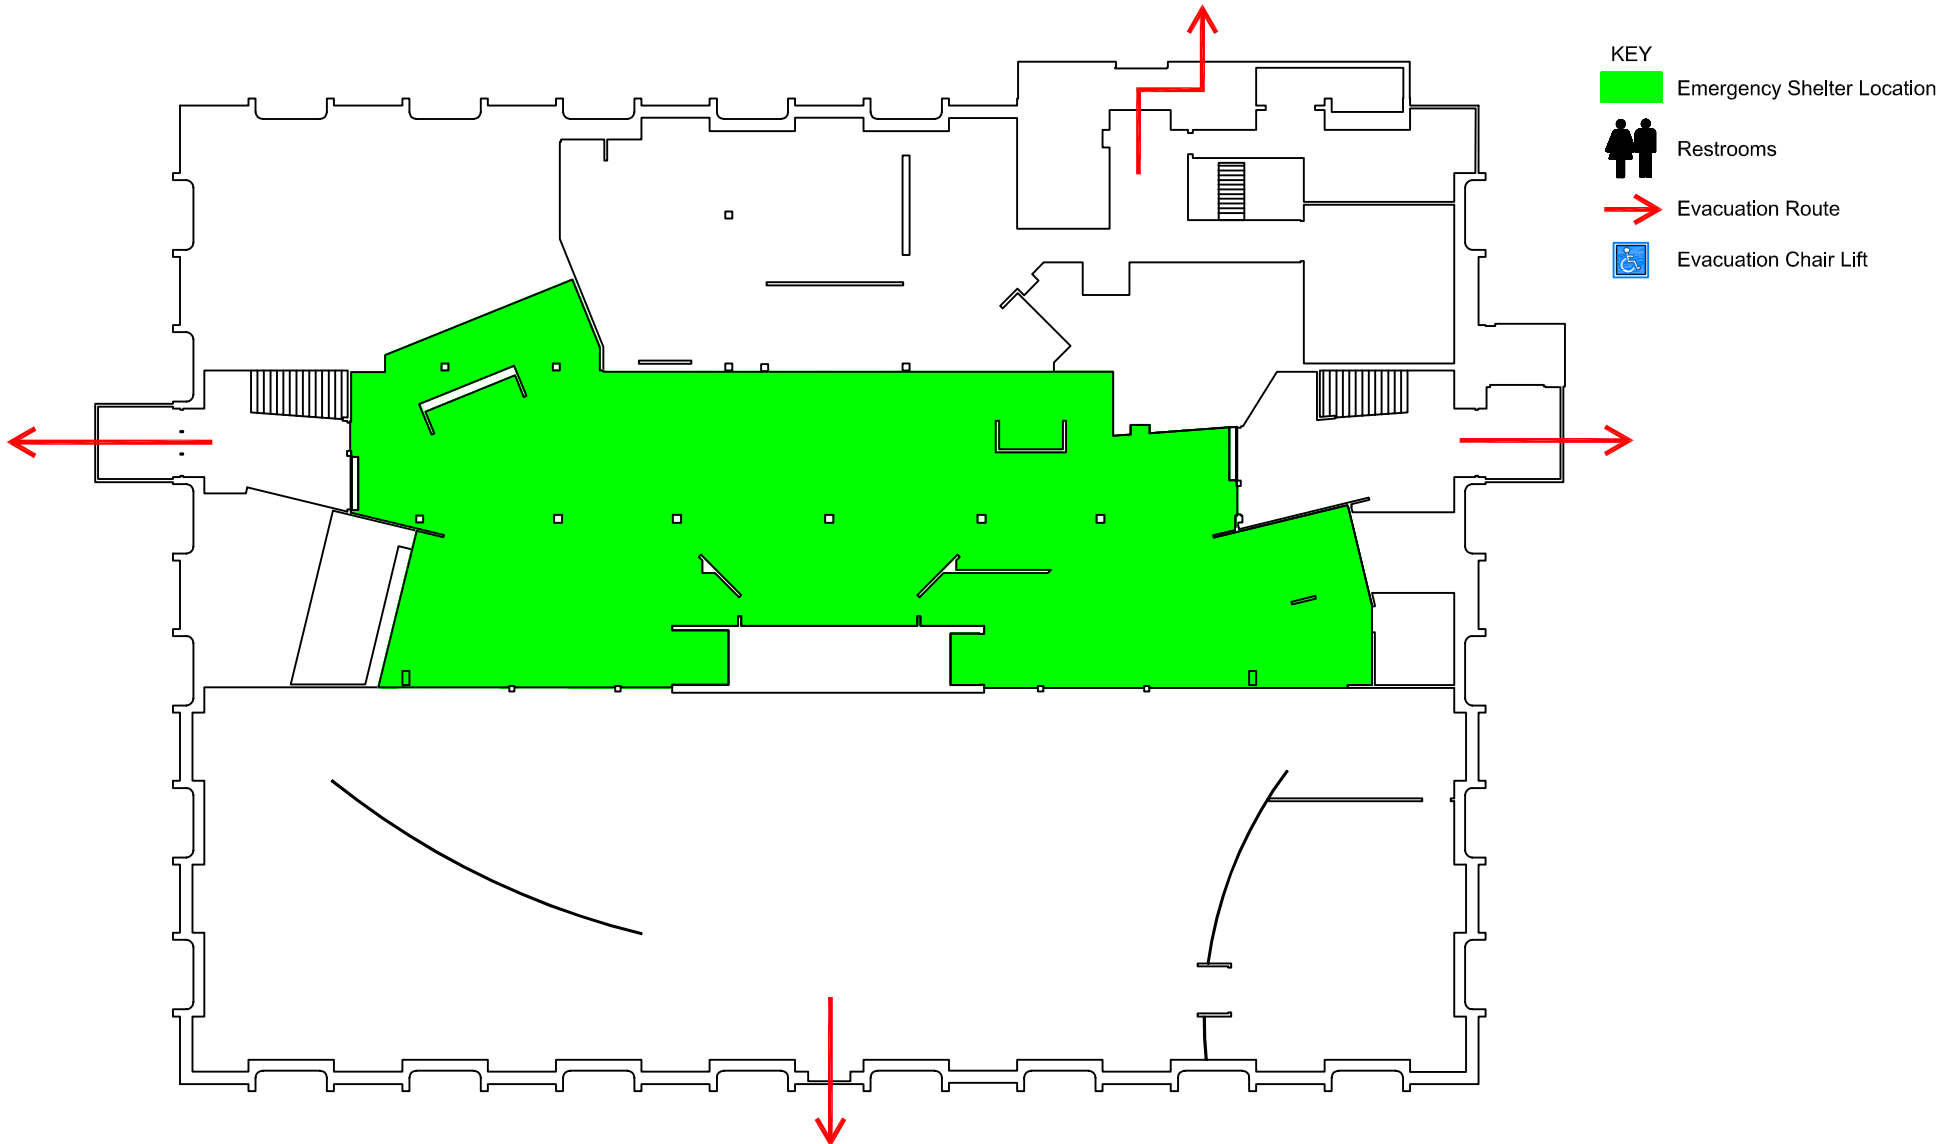

# Tower Center Evacuation Map Ground Floor

<p><b>EVACUATION GUIDELINES</b></p> <ul style="list-style-type: none"><li>• In case of fire or other emergency requiring evacuation, activate the nearest fire alarm pull station.</li><li>• Exit in a calm and orderly manner. Once you have evacuated to a safe location, immediately call 9-1-1.</li><li>• Assist injured persons and if time permits, make sure all doors are closed and hazardous work operations are shut down as you exit.</li><li>• Provide assistance to any person needing help evacuating the building.</li></ul>	<p><b>SAFETY GUIDELINES</b></p> <ul style="list-style-type: none"><li>• Familiarize yourself with the location of exits, alarm pull stations and fire extinguishers.</li><li>• Only attempt to control a fire yourself with a fire extinguisher if you have been trained and the fire is small.</li><li>• Keep fire doors closed to prevent the spread of smoke and fire.</li></ul> <p><b>SEVERE WEATHER</b></p> <ul style="list-style-type: none"><li>• In the event of a tornado, proceed to the shelter locations. Keep away from exterior doors and windows.</li></ul>
--	--