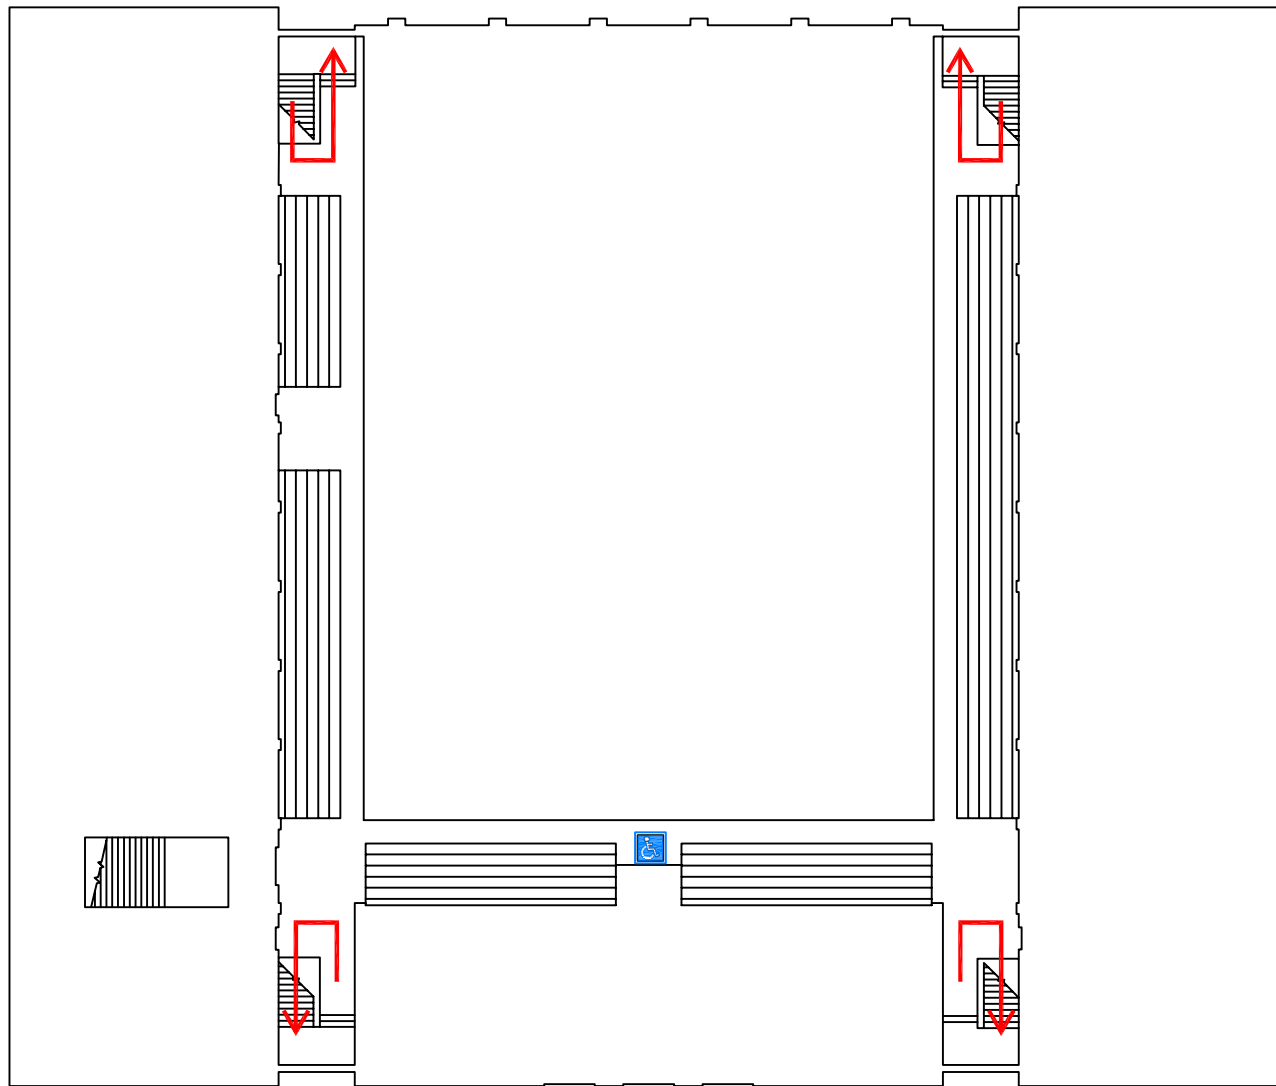

West Gymnasium Evacuation Map
First Floor

- KEY
-  Emergency Shelter Location
 -  Restrooms
 -  Evacuation Route
 -  Evacuation Chair Lift

EVACUATION GUIDELINES

- In case of fire or other emergency requiring evacuation, activate the nearest fire alarm pull station.
- Exit in a calm and orderly manner. Once you have evacuated to a safe location, immediately call 9-1-1.
- Assist injured persons and if time permits, make sure all doors are closed and hazardous work operations are shut down as you exit.
- Provide assistance to any person needing help evacuating the building.

SEVERE WEATHER

- In the event of a tornado, proceed to the shelter locations. Keep away from exterior doors and windows.

West Gymnasium Evacuation Map Second Floor

KEY

-  Emergency Shelter Location
-  Restrooms
-  Evacuation Route
-  Evacuation Chair Lift