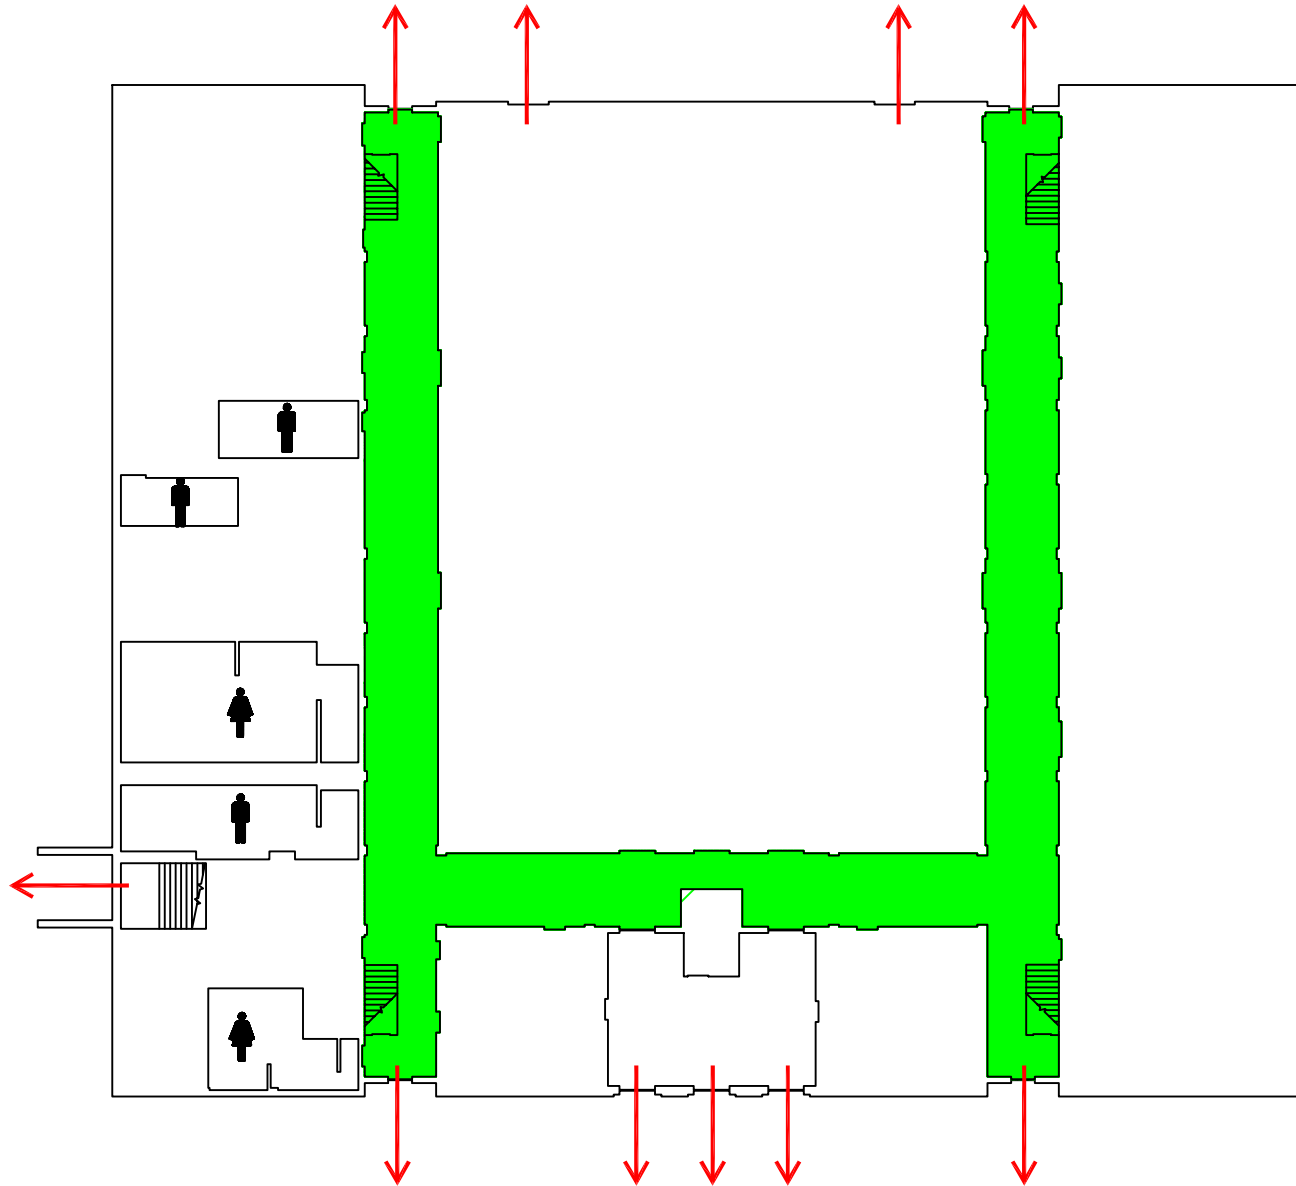

West Gymnasium Evacuation Map
First Floor

- KEY
-  Emergency Shelter Location
 -  Restrooms
 -  Evacuation Route
 -  Evacuation Chair Lift

EVACUATION GUIDELINES

- In case of fire or other emergency requiring evacuation, activate the nearest fire alarm pull station.
- Exit in a calm and orderly manner. Once you have evacuated to a safe location, immediately call 9-1-1.
- Assist injured persons and if time permits, make sure all doors are closed and hazardous work operations are shut down as you exit.
- Provide assistance to any person needing help evacuating the building.

SEVERE WEATHER

- In the event of a tornado, proceed to the shelter locations. Keep away from exterior doors and windows.

West Gymnasium Evacuation Map Second Floor

KEY

-  Emergency Shelter Location
-  Restrooms
-  Evacuation Route
-  Evacuation Chair Lift